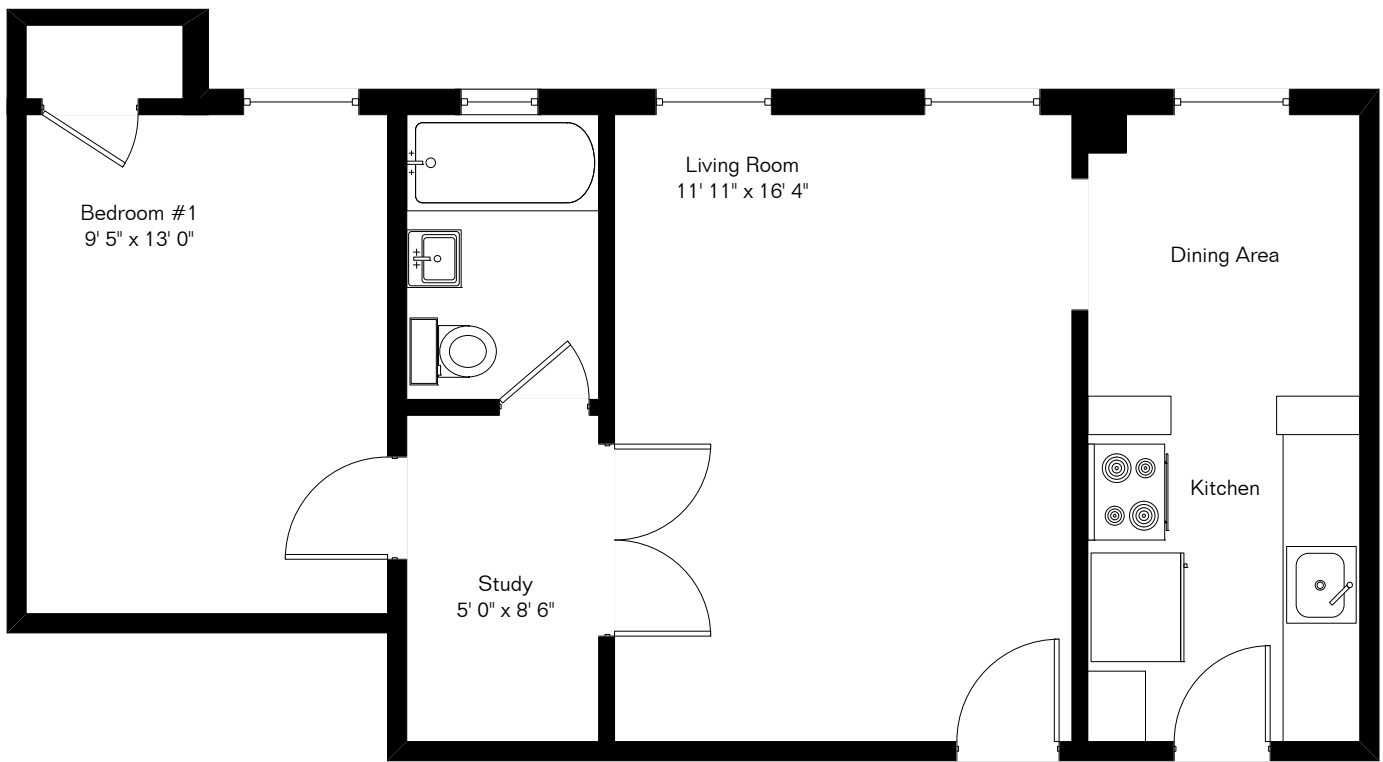

The square footages and room size information are deemed to be reliable but are not guaranteed and should be independently verified.

605 E 9th St

One Bedroom

Presented by Bright Properties
(520) 906-7215

Living Area 594 Sq Ft

Site Visit January 2012

0 ft. 3 ft. 5 ft. 10 ft.

Copyright 2012 Floor Plans First! LLC
All Rights Reserved.

www.FloorPlansFirst.com

Toll Free (877) 887-1500
Voice (520) 881-1500
Fax (520) 791-7701