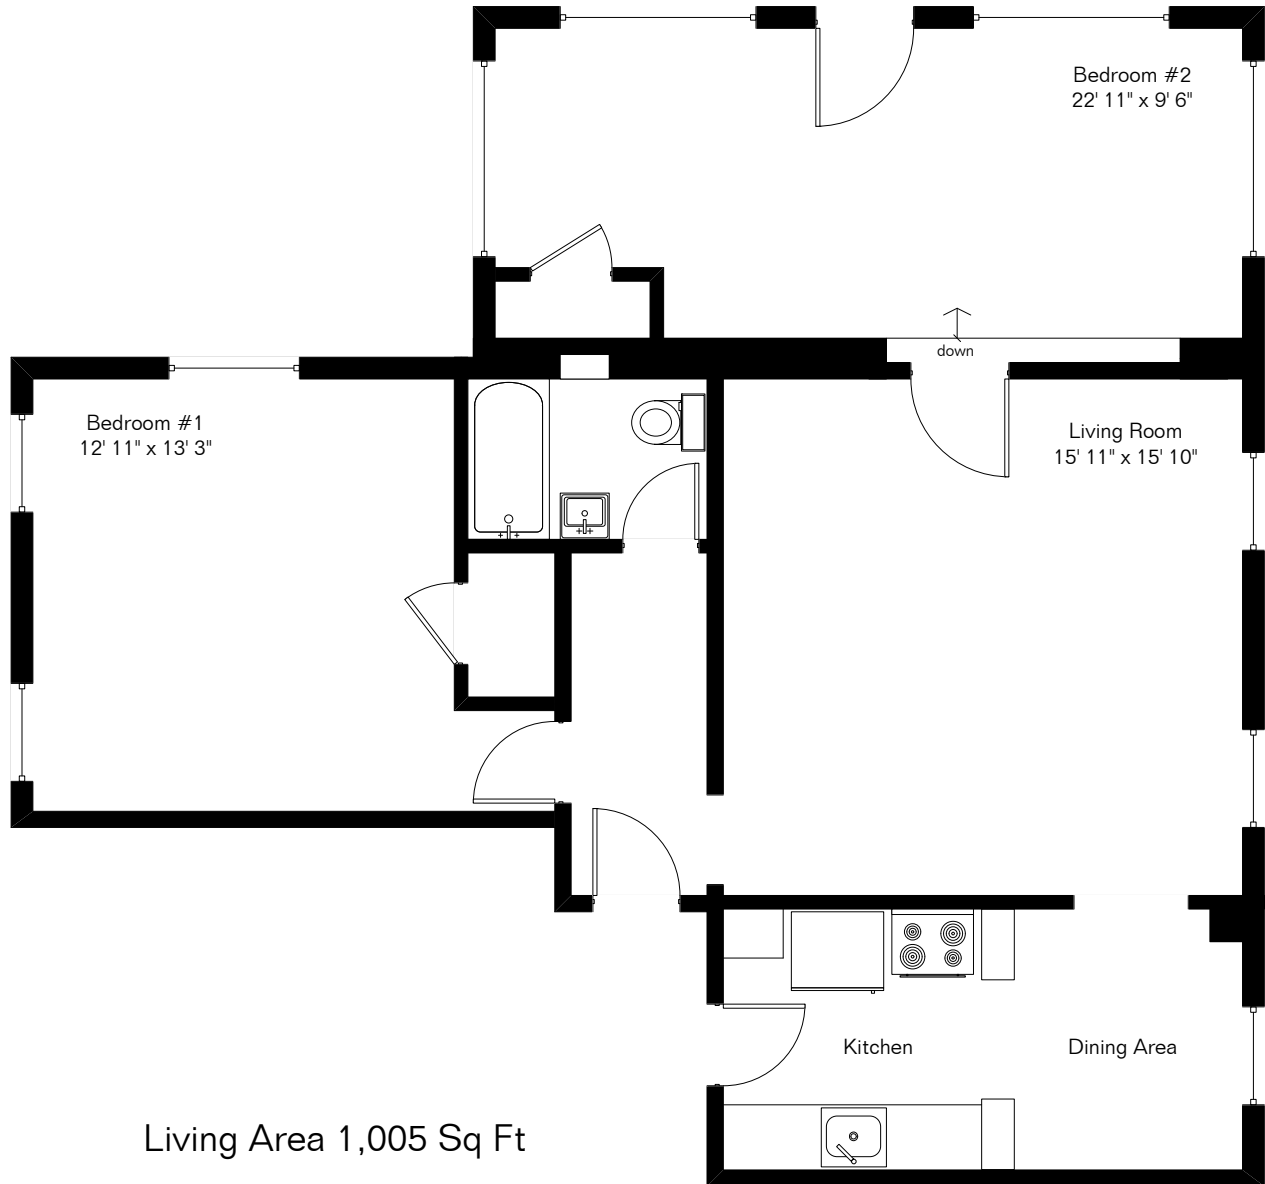

The square footages and room size information are deemed to be reliable but are not guaranteed and should be independently verified.

# 605 E 9<sup>th</sup> St Two Bedroom

Presented by Bright Properties  
(520) 906-7215

Living Area 1,005 Sq Ft

Site Visit January 2012

0 ft. 3 ft. 5 ft. 10 ft.

Copyright 2012 Floor Plans First! LLC  
All Rights Reserved.