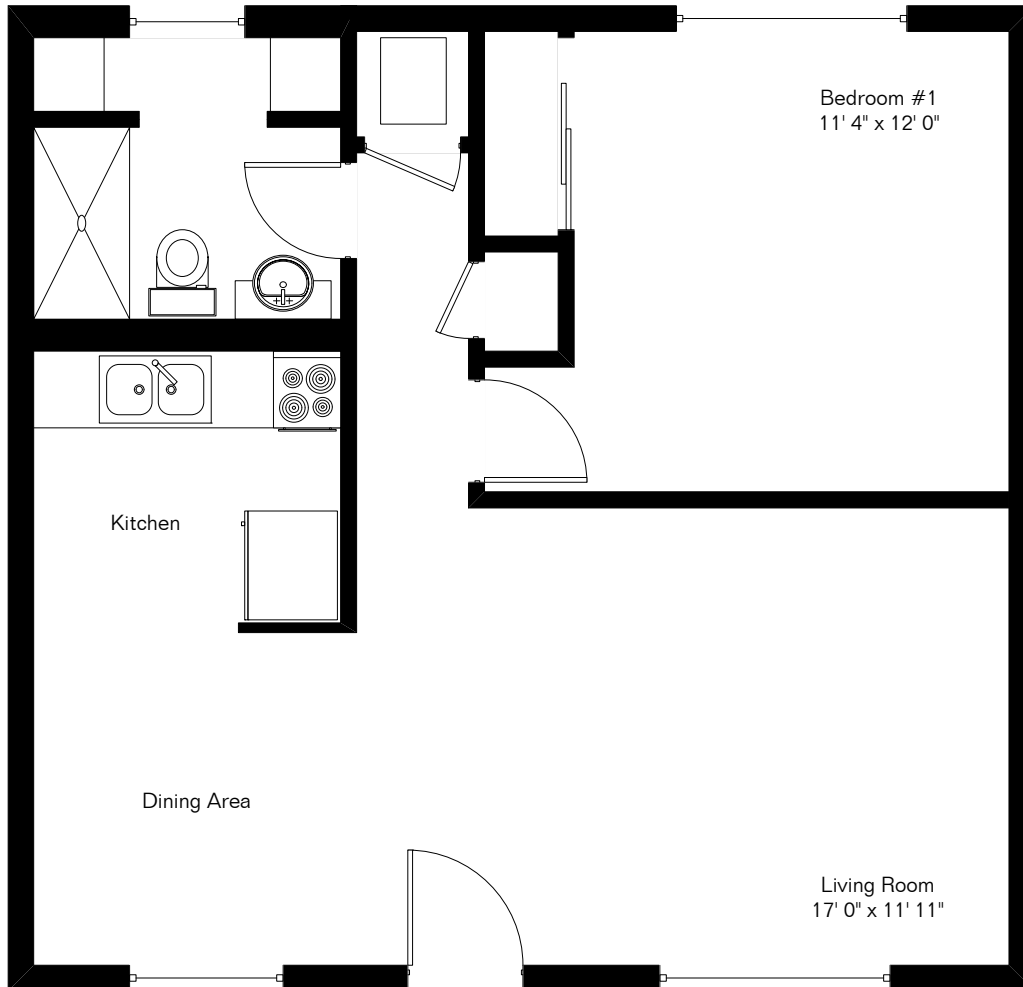

The square footages and room size information are deemed to be reliable but are not guaranteed and should be independently verified.

835 N 6th Ave One Bedroom

Presented by Bright Properties
(520) 906-7215

Living Area 669 Sq Ft

Site Visit January 2012

0 ft. 3 ft. 5 ft. 10 ft.

Copyright 2012 Floor Plans First! LLC
All Rights Reserved.

www.FloorPlansFirst.com

Toll Free (877) 887-1500
Voice (520) 881-1500
Fax (520) 791-7701