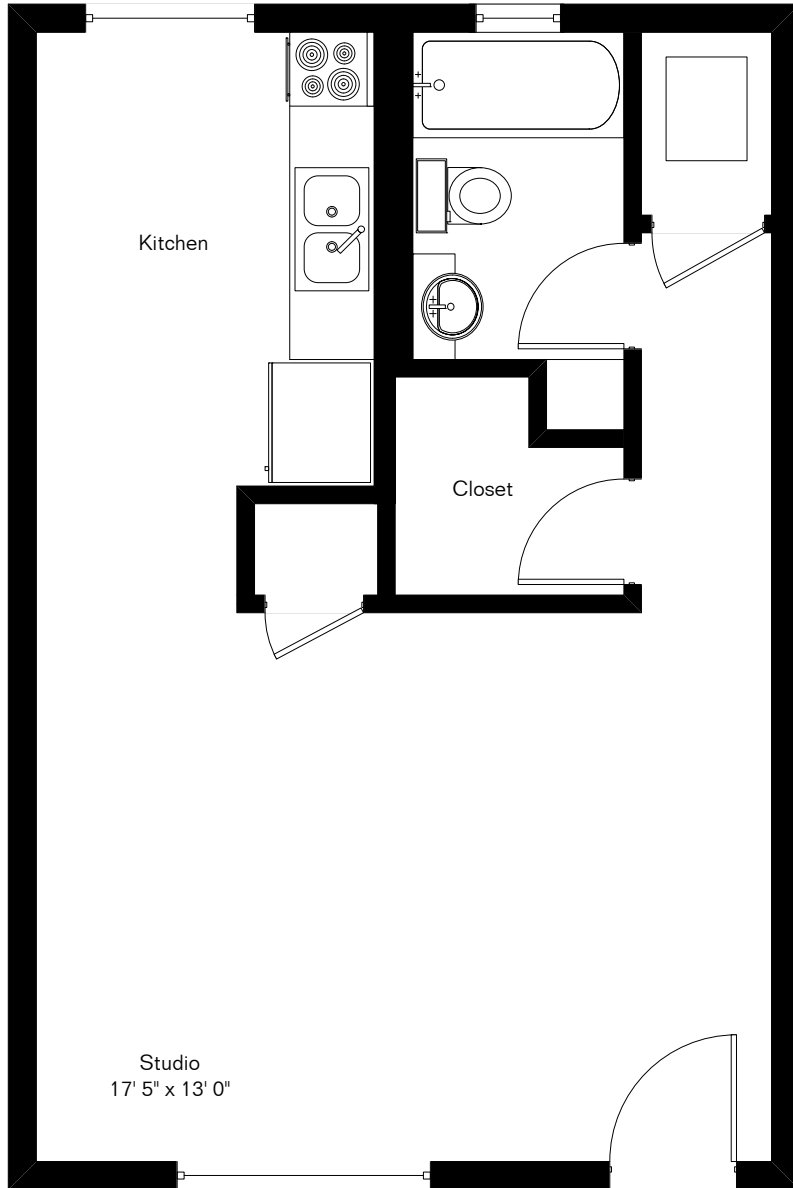

The square footages and room size information are deemed to be reliable but are not guaranteed and should be independently verified.

835 N 6th Ave Studio

Presented by Bright Properties
(520) 906-7215

Living Area 508 Sq Ft

Site Visit January 2012

0 ft. 3 ft. 5 ft. 10 ft.

Copyright 2012 Floor Plans First! LLC
All Rights Reserved.

www.FloorPlansFirst.com

Toll Free (877) 887-1500
Voice (520) 881-1500
Fax (520) 791-7701