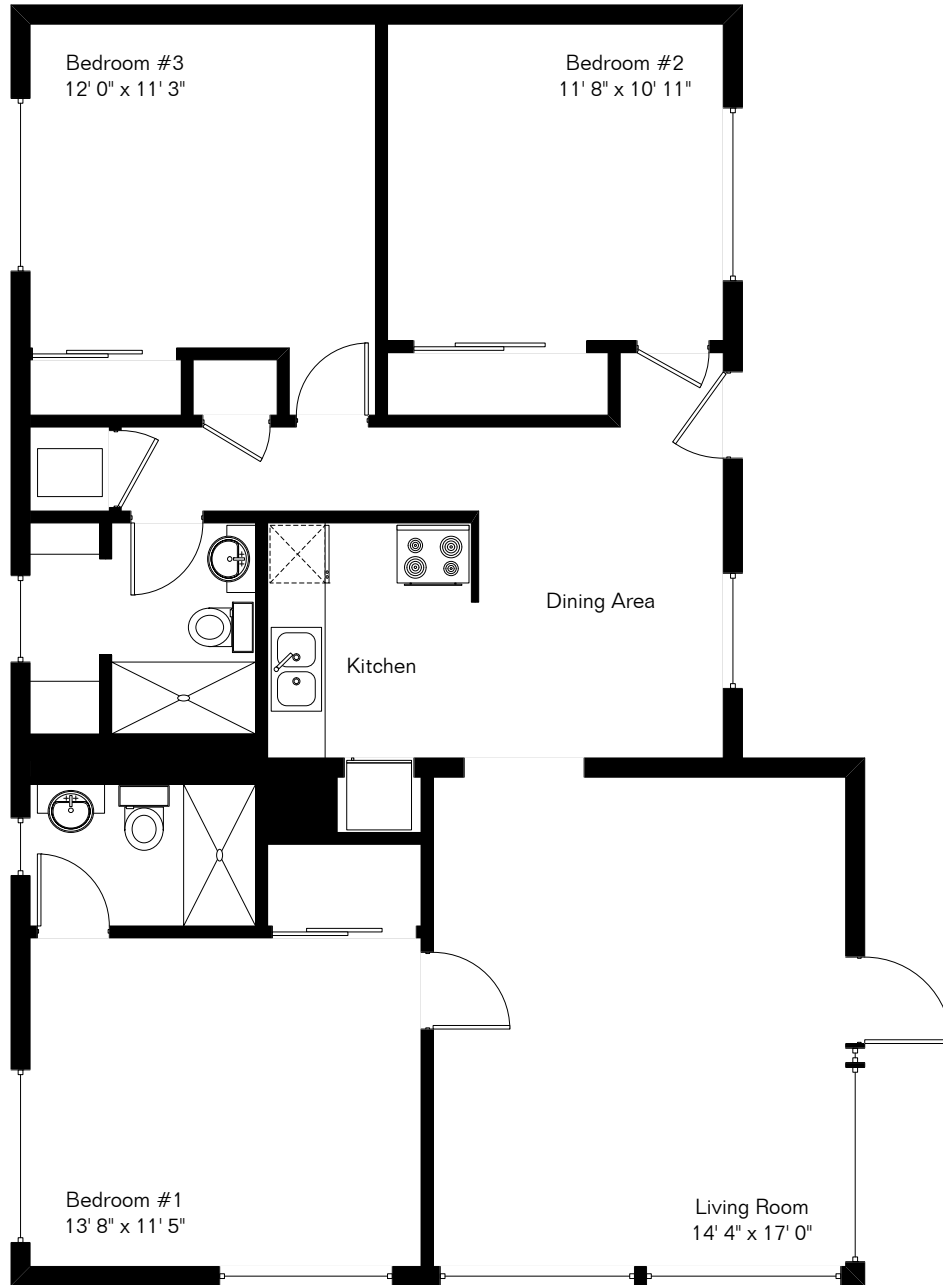

The square footages and room size information are deemed to be reliable but are not guaranteed and should be independently verified.

835 N 6th Ave Three Bedroom

Presented by Bright Properties
(520) 906-7215

Living Area 1,200 Sq Ft

Site Visit January 2012

0 ft. 3 ft. 5 ft. 10 ft.

Copyright 2012 Floor Plans First! LLC
All Rights Reserved.

www.FloorPlansFirst.com

Toll Free (877) 887-1500
Voice (520) 881-1500
Fax (520) 791-7701

Floor Plans First!
See the Floor Plan First!